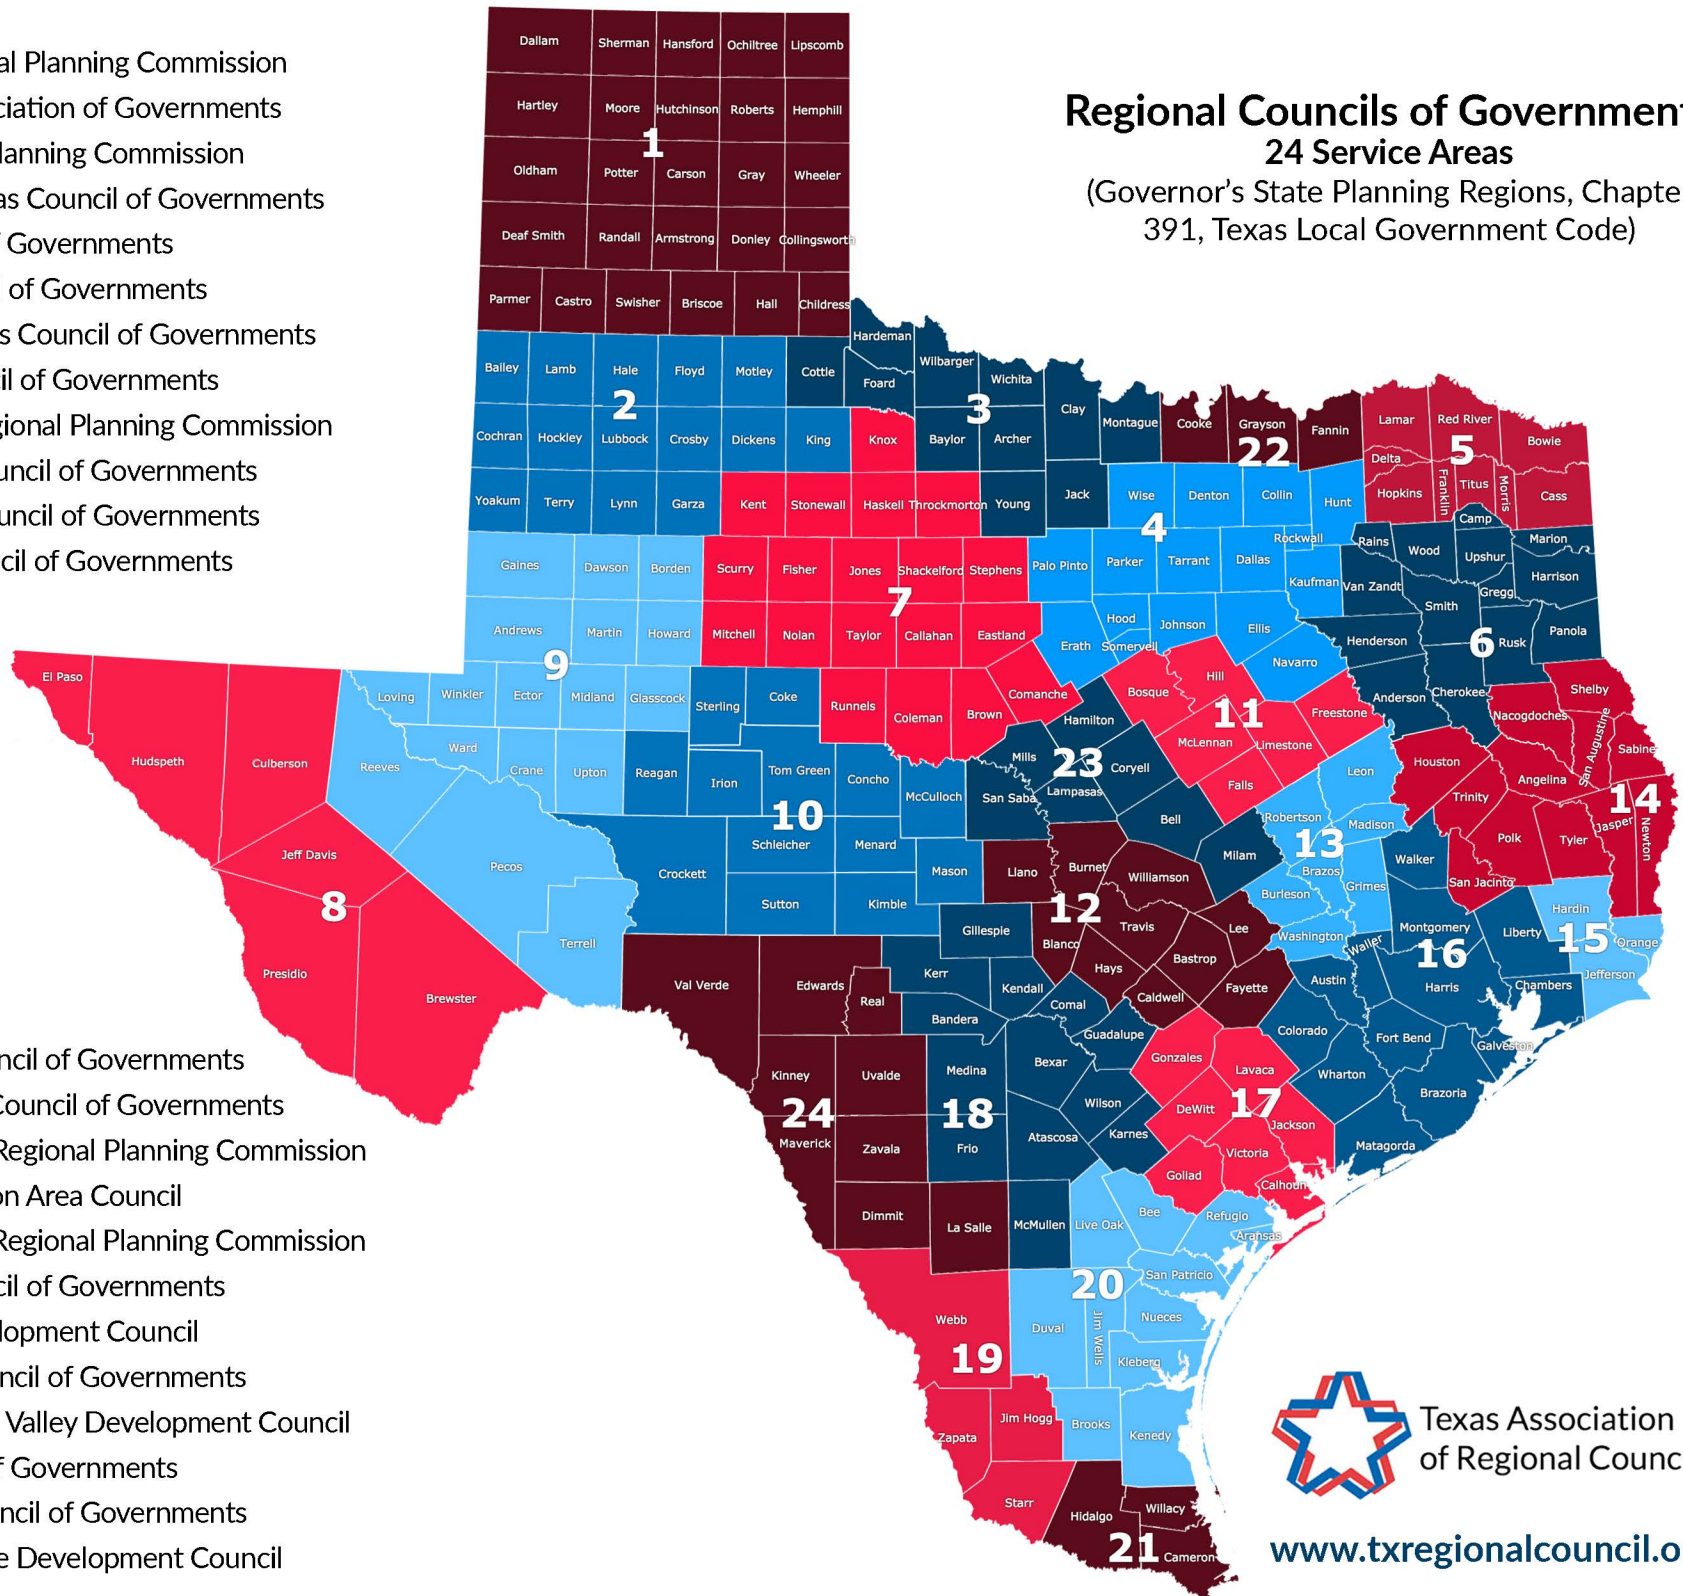

1. Panhandle Regional Planning Commission
2. South Plains Association of Governments
3. Nortex Regional Planning Commission
4. North Central Texas Council of Governments
5. Ark-Tex Council of Governments
6. East Texas Council of Governments
7. West Central Texas Council of Governments
8. Rio Grande Council of Governments
9. Permian Basin Regional Planning Commission
10. Concho Valley Council of Governments
11. Heart of Texas Council of Governments
12. Capital Area Council of Governments

Regional Councils of Governments 24 Service Areas

(Governor's State Planning Regions, Chapter
391, Texas Local Government Code)

13. Brazos Valley Council of Governments
14. Deep East Texas Council of Governments
15. South East Texas Regional Planning Commission
16. Houston-Galveston Area Council
17. Golden Crescent Regional Planning Commission
18. Alamo Area Council of Governments
19. South Texas Development Council
20. Coastal Bend Council of Governments
21. Lower Rio Grande Valley Development Council
22. Texoma Council of Governments
23. Central Texas Council of Governments
24. Middle Rio Grande Development Council